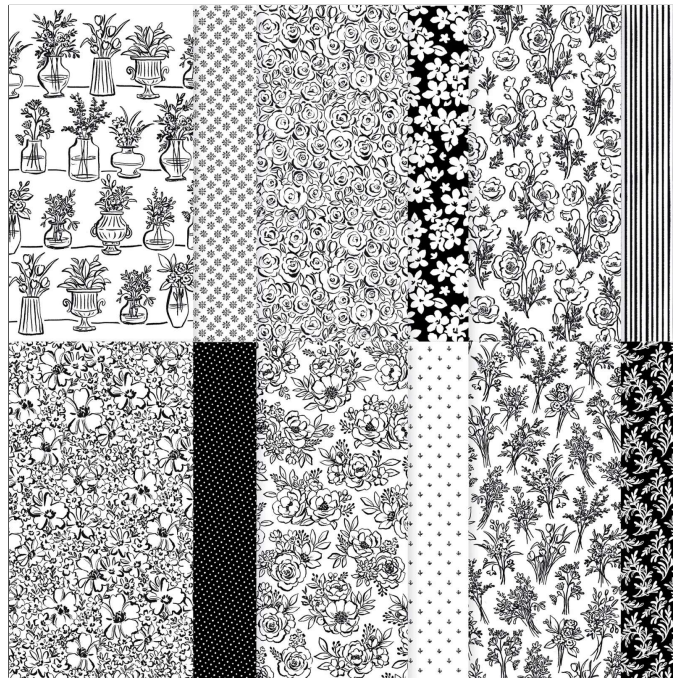

#PaperBasics

# Artisan Sketched Garden Designer Series Paper

Set of 12 sheets      2 each of 6 double-sided designs. 12" x 12" (30.5 x 30.5 cm). Acid free, lignin free.

May-Aug 26 Page 63

Artisan Sketched Garden Designer Series Paper      167752